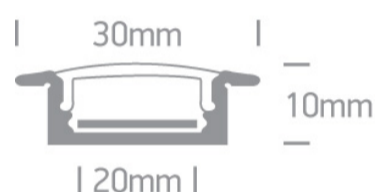

## 7906R/W

2m Recessed aluminium profile with PC opal diffuser.

Complete with 2 pairs end cups.

Suitable for 7820, 7821, 7829 7830, 7831 & 7835 and LED Strips 20mm.

### Dimensions

7906R/W

Colour

White

Material

Aluminium

Diffuser Material

PC

Shape	Rectangular
Length	2000mm
Width	30mm
Height	10mm
Cutout Hole Width	25mm
Cutout Hole Length	2000mm
Recessed Ceiling	Yes
Depth Required	12mm
Indoor	Yes