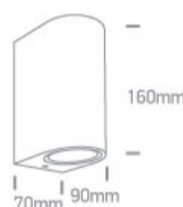

12 Wall & Ceiling>The GU10 Outdoor Cylinder Lights ABS+PC

67142G/B

2xGU10 ceiling cylinder, IP65.

Complies with standard EN60598-1 and any other specific standards.

Downloads

Dimensions

Physical Specification

| | |
|-------------------|---|
| Item Group | 12 Wall & Ceiling |
| Family | The GU10 Outdoor Cylinder Lights ABS+PC |
| Order Code | 67142G/B |
| Colour | Black |
| Material | ABS |
| Diffuser Material | PC |
| Shape | Rectangular |
| Length | 90mm |
| Width | 70mm |
| Height | 160mm |
| Surface Ceiling | Yes |
| Indoor | Yes |