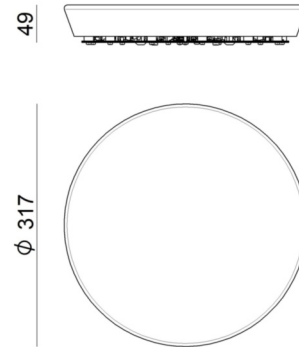

Coprifilo | Kit Coprifilo Sinfonia
KIT0090

Technical data	
Collection / Brand	linealight
Code	KIT0090
Accessory type	Coprifilo
Installation position	Soffitto

Finishing	
Material	Aluminium
Colour	embossed white RAL 9003
Processing	Coating