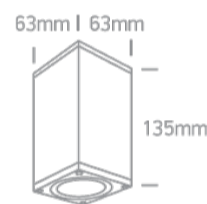

12 Wall & Ceiling>The GU10 Outdoor Cubes Die cast

67426D/BR

10W MR16 GU10 Outdoor Cube Lights.

Complies with standard EN60598-1 and any other specific standards

Downloads

Dimensions

Physical Specification

Item Group	12 Wall & Ceiling
Family	The GU10 Outdoor Cubes Die cast
Order Code	67426D/BR
Colour	Rust Brown
Material	Die Cast
Shape	Rectangular
Length	63mm
Width	63mm
Height	135mm
Surface Ceiling	Yes
Indoor	Yes
Outdoor	Yes