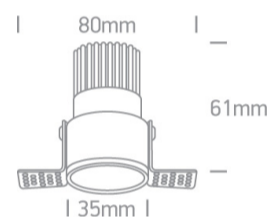

## 10103BTR/W/W

3W Recessed Trimless Dark Light LED spot with white ring and white reflector, IP20.

Requires 350mA driver.

Complies with standard EN60598-1 and any other specific standards.

### Dimensions

Must be ordered separately

89004

10103BTR/W/W

Colour

White

Material

Aluminium

Shape	Circular
Height	61mm
Diameter	35mm
Cutout Hole Diameter	40mm
Recessed trimless ceiling	Yes
Depth Required	80mm
Indoor	Yes

### Fitting

Input Type	Constant Current
Input Current	350mA
Safety Class	
Power(Watts)	3W
IP Rating	IP20
Light Source	LED built in
LED Type	COB
LED Brand	Luminus
Cable Length	40cm
F Mark	