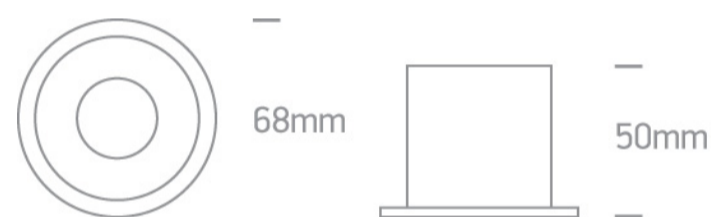

New 2019 Edition 3>Recessed Spots Fixed

10105D8/B/B

Dark Light Recessed MR16 spot with GU10 lampholder.

Complies with standard EN60598-1 and any other specific standards.

Downloads

Dimensions

Physical Specification

Item Group	New 2019 Edition 3
Family	Recessed Spots Fixed
Order Code	10105D8/B/B
Colour	Black
Material	Aluminium
Shape	Circular
Height	50mm
Diameter	68mm
Cutout Hole Diameter	62mm
Recessed Ceiling	Yes
Depth Required	130mm
Indoor	Yes