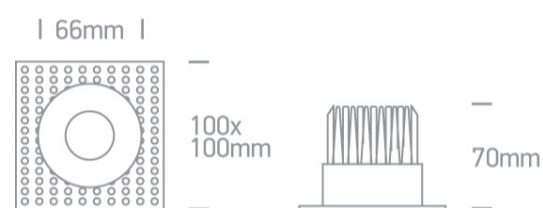

## 10107BT/B/W

7W LED trimless recessed downlight, IP54. Suitable for bathroom installations.

Complies with standard EN60598-1 and any other specific standards.

### Dimensions

### Physical Specification

Item Group	New 2019 Edition 3
Family	Recessed spots fixed LED
Order Code	10107BT/B/W
Colour	Black
Material	Die Cast
Shape	Circular
Height	70mm

Diameter	66mm
Cutout Hole Diameter	83mm
Recessed trimless ceiling	Yes
Depth Required	90mm
Indoor	Yes
Outdoor	Yes
Adjustable	No

## Illumination Data

Colour Temperature	3000K
Lumen Output	500lm
Light Efficiency	71,42lm/W
CRI	80
Beam Angle	38°
Illumination Diagram	
Dark Light	Yes