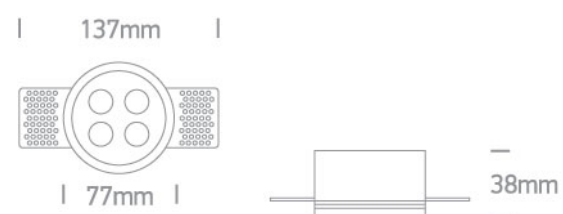

## 10110HTR/W/W

10W Trimless Dark light recessed spot, IP20.

Complete with 700mA driver.

Complies with standard EN60598-1 and any other specific standards.

### Dimensions

### Physical Specification

Item Group	New 2022 Edition 3
Family	Recessed Spots Fixed LED
Order Code	10110HTR/W/W
Colour	White
Material	Aluminium
Shape	Circular
Height	38mm
Diameter	77mm
Cutout Hole Diameter	78mm
Recessed trimless ceiling	Yes
Depth Required	80mm
Indoor	Yes