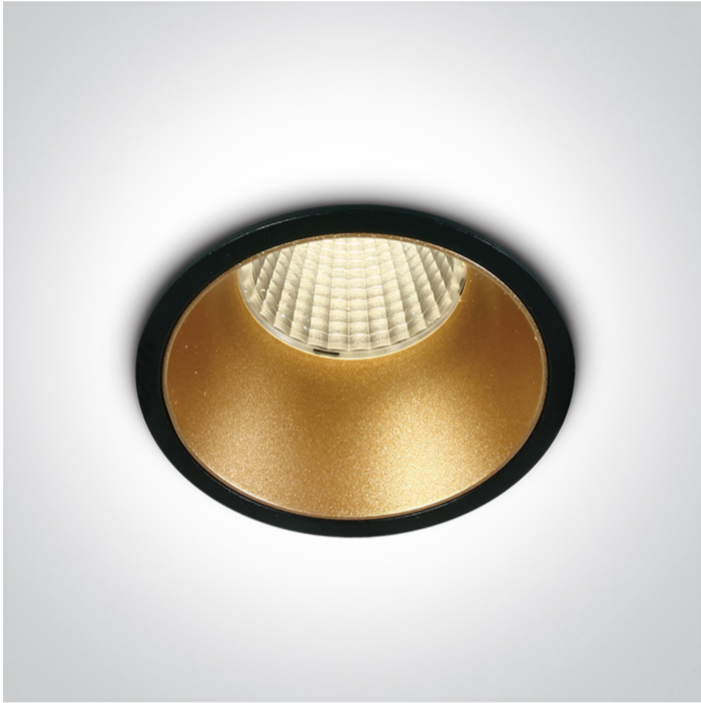

02 Recessed Spots Fixed LED>The COB Dark Light Range Interchangeable Reflector

10112K/B/W

12W COB LED Dark light recessed spot.

Reflector must be ordered separately.

Requires 700mA driver.

Complies with standard EN60598-1 and any other specific standards.

Downloads

Dimensions

Must be ordered separately

050280/B

050280/BS

050280/W

89015A

Related items

89015AT

Physical Specification

Item Group

02 Recessed Spots Fixed LED

|                      |  |
|----------------------|--|
| Family               | The COB Dark Light Range Interchangeable Reflector |
| Order Code           | 10112K/B/W   |
| Colour               | Black  |
| Material             | Die Cast   |
| Shape                | Circular   |
| Height               | 102mm  |
| Diameter             | 73mm   |
| Cutout Hole Diameter | 67mm   |
| Recessed Ceiling     | Yes  |
| Depth Required       | 120mm  |
| Indoor               | Yes  |
| Adjustable           | No   |