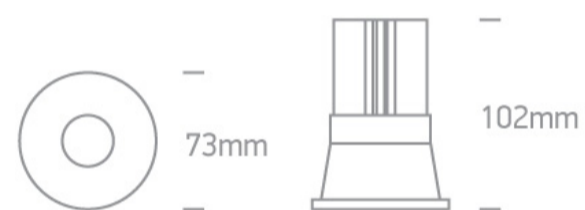

02 Recessed Spots Fixed LED>The COB Dark Light Range Interchangeable Reflector

10112K/B/W

12W COB LED Dark light recessed spot.

Reflector must be ordered separately.

Requires 700mA driver.

Complies with standard EN60598-1 and any other specific standards.

Downloads

Dimensions

Must be ordered separately

050280/B

050280/BS

050280/W

89015A

Related items

89015AT

Physical Specification

Item Group

02 Recessed Spots Fixed LED

|                      |  |
|----------------------|--|
| Family               | The COB Dark Light Range Interchangeable Reflector |
| Order Code           | 10112K/B/W   |
| Colour               | Black  |
| Material             | Die Cast   |
| Shape                | Circular   |
| Height               | 102mm  |
| Diameter             | 73mm   |
| Cutout Hole Diameter | 67mm   |
| Recessed Ceiling     | Yes  |
| Depth Required       | 120mm  |
| Indoor               | Yes  |
| Adjustable           | No   |

## Illumination Data

|                    |       |
|--------------------|-------|
| Colour Temperature | 3000K |
|--------------------|-------|

|                      |   |
|----------------------|---|
| Lumen Output         | 1100lm  |
| Light Efficiency     | 91,67lm/W   |
| CRI                  | 90  |
| Beam Angle           | 38°   |
| Illumination Diagram |  |
| Dark Light           | Yes   |