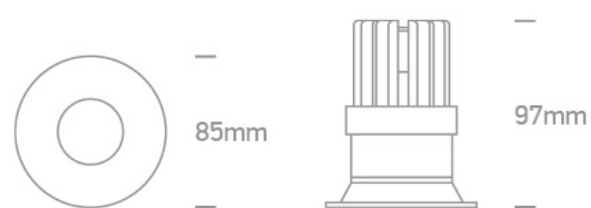

## 10112R/W/W

12W Dark Light COB LED recessed spot with interchangeable ring.

Ring must be ordered separately.

Requires 700mA driver.

Complies with standard EN60598-1 and any other specific standards.

Downloads

Dimensions

Gallery

Must be ordered separately

050162/B

050162/DC

050162/GL

050162/W

89015A

Related items

89015AT

Physical Specification

Item Group	02 Recessed Spots Fixed LED
Family	Floating Ring Range
Order Code	10112R/W/W
Colour	White
Material	Die Cast
Shape	Circular
Height	97mm
Diameter	85mm
Cutout Hole Diameter	68mm
Recessed Ceiling	Yes
Depth Required	110mm
Indoor	Yes
Outdoor	Yes
Adjustable	No

#### Illumination Data

Colour Temperature	3000K
Lumen Output	1100lm
Light Efficiency	91,67lm/W
CRI	90
Beam Angle	50°
Illumination Diagram	
Dark Light	Yes