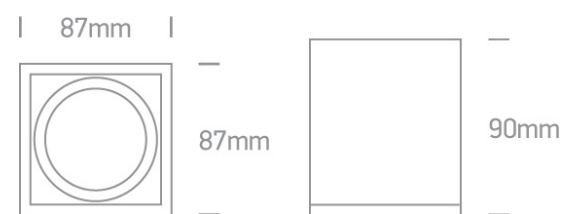

12 Wall & Ceiling>The GU10 Ceiling Lights Square

**12105B/AL**

35w MR16 GU10 Square Ceiling Light.

Complies with standard EN60598-1 and any other specific standards.

Downloads

Dimensions

Physical Specification

Item Group	12 Wall & Ceiling
Family	The GU10 Ceiling Lights Square
Order Code	12105B/AL
Colour	Aluminium
Material	Natural Aluminium
Shape	Circular
Height	87mm
Diameter	87mm
Surface Ceiling	Yes
Indoor	Yes
Adjustable	2 Directions