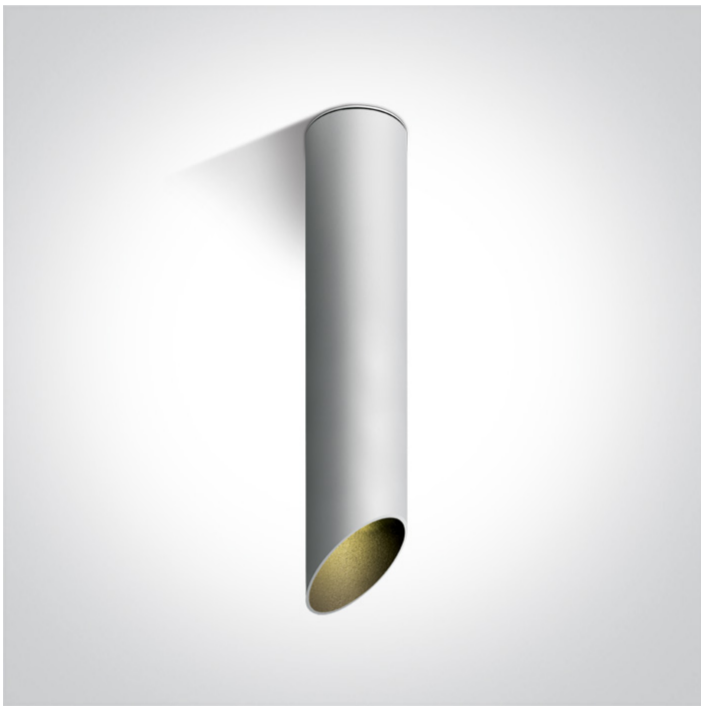

## 12105E2/W/B

10W MR16 GU10 White with Black reflector cylinder downlight.

Complies with standard EN60598-1 and any other specific standards.

### Physical Specification

Item Group	New 2020 Edition 2
Family	Wall & Ceiling
Order Code	12105E2/W/B
Colour	White-Black
Material	Aluminium
Shape	Circular
Height	300mm
Diameter	60mm
Surface Ceiling	Yes
Indoor	Yes
Adjustable	No