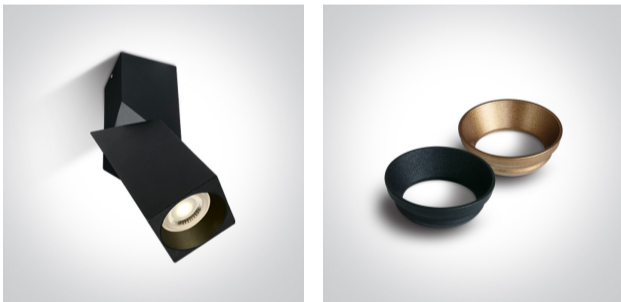

12 Wall & Ceiling > Decorative Directional Spots Aluminium

12105E6/B

10W MR16 GU10 Adjustable Ceiling Light.

Complies with standard EN60598-1 and any other specific standards.

Downloads

Dimensions

Gallery

Physical Specification

Item Group	12 Wall & Ceiling
Family	Decorative Directional Spots Aluminium
Order Code	12105E6/B
Colour	Black
Material	Die Cast
Shape	Rectangular
Length	58mm

Width	58mm
Height	193mm
Surface Ceiling	Yes
Indoor	Yes
Adjustable	1 Direction