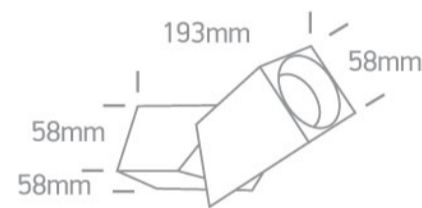

12 Wall & Ceiling > Decorative Directional Spots Aluminium

12105E6/B

10W MR16 GU10 Adjustable Ceiling Light.

Complies with standard EN60598-1 and any other specific standards.

Downloads

Dimensions

Gallery

Physical Specification

Item Group	12 Wall & Ceiling
Family	Decorative Directional Spots Aluminium
Order Code	12105E6/B
Colour	Black
Material	Die Cast
Shape	Rectangular
Length	58mm

Width	58mm
Height	193mm
Surface Ceiling	Yes
Indoor	Yes
Adjustable	1 Direction