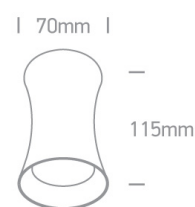

New 2020 Edition 2>Wall & Ceiling

12105F/W

10W MR16 GU10 cylinder downlight.

Complies with standard EN60598-1 and any other specific standards.

Downloads

Dimensions

Physical Specification

Item Group	New 2020 Edition 2
Family	Wall & Ceiling
Order Code	12105F/W
Colour	White
Material	Aluminium
Shape	Circular
Height	115mm
Diameter	70mm
Surface Ceiling	Yes
Indoor	Yes
Adjustable	No