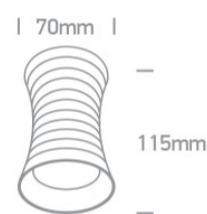

New 2021 Edition 2>Wall & Ceiling

12105L/W

10W MR16 GU10 White cylinder downlight.

Complies with standard EN60598-1 and any other specific standards.

Downloads

Dimensions

Physical Specification

Item Group	New 2021 Edition 2
Family	Wall & Ceiling
Order Code	12105L/W
Colour	White
Material	Aluminium
Shape	Circular
Height	115mm
Diameter	70mm
Surface Ceiling	Yes
Indoor	Yes
Adjustable	No