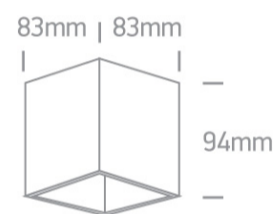

New 2019 Edition 3>Wall & Ceiling

12105TA/W

10W MR16 GU10 Ceiling Light.

Complies with standard EN60598-1 and any other specific standards.

Downloads

Dimensions

Physical Specification

Item Group	New 2019 Edition 3
Family	Wall & Ceiling
Order Code	12105TA/W
Colour	White
Material	Aluminium
Shape	Rectangular
Length	83mm
Width	83mm
Height	94mm
Surface Ceiling	Yes
Indoor	Yes
Adjustable	No

Illumination Data

Illumination Diagram

Packing Info

Box Length

8,8cm

Box Width

8,8cm

Box Height