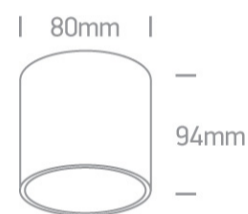

New 2019 Edition 3>Wall & Ceiling

12105T/W

10W MR16 GU10 Ceiling Light.

Complies with standard EN60598-1 and any other specific standards.

Downloads

Dimensions

Physical Specification

Item Group	New 2019 Edition 3
Family	Wall & Ceiling
Order Code	12105T/W
Colour	White
Material	Aluminium
Shape	Circular
Height	94mm
Diameter	80mm
Surface Ceiling	Yes
Indoor	Yes
Adjustable	No

Illumination Diagram

Packing Info

Box Length

8,5cm

Box Width

8,5cm

Box Height

10cm