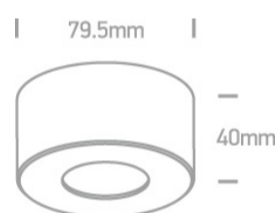

New 2020 Edition 2>Wall and Ceiling LED

12107V/W/W

7W Aluminium LED Cylinder, IP20.

AC LED

Complies with standard EN60598-1 and any other specific standards.

Downloads

Dimensions

Physical Specification

Item Group	New 2020 Edition 2
Family	Wall and Ceiling LED
Order Code	12107V/W/W
Colour	White
Material	Aluminium
Shape	Circular
Height	40mm
Diameter	79,5mm
Surface Ceiling	Yes
Indoor	Yes

Electrical Characteristics

Gear	No
Fitting + Driver	
Input Voltage	220-240V
50 Hz	Yes
60 Hz	Yes
Safety Class	
Power(Watts)	7W
IP Rating	IP20
Light Source	LED built in
Dimmable	Yes
F Mark	

Illumination Data

Colour Temperature	3000K
Lumen Output	500lm
Light Efficiency	71,42lm/W
CRI	80
Beam Angle	40°
Illumination Diagram	

Packing Info

Box Length	9,5cm
Box Width	9,5cm
Box Height	5cm
Box Weight	0,2Kg
Pcs/Carton	30
Barcode	5291889060376
HS Code	9405409900

Certification & Warranty

Warranty

2 Years

Weee Directive

Yes

switch to
one light!