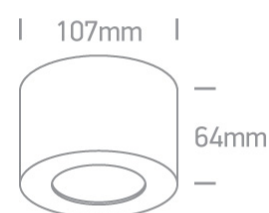

## 12108FD/B/BS

8W LED Hidden Light Cylinders Range.

Complete with non-dimmable LED driver.

Complies with standard EN60598-1 and any other specific standards.

### Dimensions

### Physical Specification

Item Group	13 Wall & Ceiling LED
Family	The Hidden Light Cylinders Range
Order Code	12108FD/B/BS
Colour	Black-Brass
Material	Die Cast
Shape	Circular
Height	64mm
Diameter	107mm
Surface Ceiling	Yes
Indoor	Yes
Adjustable	No

### Packing Info

Box Length
Box Width
Box Height
Box Weight
Pcs/Carton
Barcode
HS Code

18cm
18cm
8,5cm
0.375kg
36
5291889068457
9405409900

Warranty

3 Years

Weee Directive

Yes

switch to  
**one light!**