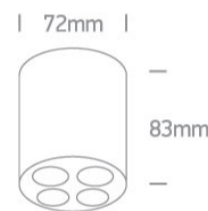

## 12110H/B/W

10W Dark light surface ceiling spot, IP20.

Complete with 700mA driver.

Complies with standard EN60598-1 and any other specific standards.

### Dimensions

### Physical Specification

Item Group	New 2022 Edition 3
Family	Wall and Ceiling LED
Order Code	12110H/B/W
Colour	Black
Material	Aluminium
Shape	Circular
Height	83mm
Diameter	72mm
Recessed Ceiling	Yes
Indoor	Yes
Adjustable	No