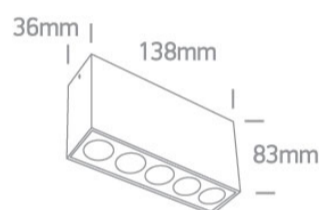

New 2022 Edition 3>Wall and Ceiling LED

12112H/B/W

12W Dark light surface ceiling spot, IP20.

Complete with 700mA driver.

Complies with standard EN60598-1 and any other specific standards.

Downloads

Dimensions

Physical Specification

Item Group	New 2022 Edition 3
Family	Wall and Ceiling LED
Order Code	12112H/B/W
Colour	Black
Material	Aluminium
Shape	Rectangular
Length	138mm
Width	36mm
Height	83mm
Surface Ceiling	Yes
Indoor	Yes
Adjustable	No