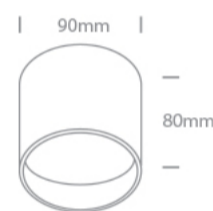

### Dimensions

#### Illumination Data

Colour Temperature	3000K
Lumen Output	1800lm
Light Efficiency	120lm/W
CRI	90
Beam Angle	38°
Illumination Diagram	
Dark Light	Yes