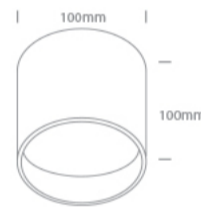

Downloads

Dimensions

Accessories

050300B/BS

050300B/W

050300BH/B

0750B/15

0750B/24

Physical Specification

Item Group	New 2023 Edition 2
Family	Wall & Ceiling LED
Order Code	12120F/B/W
Colour	Black
Material	Die Cast
Shape	Circular

Height	100mm
Diameter	100mm
Surface Ceiling	Yes
Indoor	Yes
Adjustable	No

#### Illumination Data

Colour Temperature	3000K
Lumen Output	2400lm
Light Efficiency	120lm/W
CRI	90
Beam Angle	38°
Illumination Diagram	
Dark Light	Yes