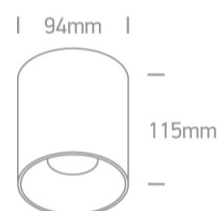

#### Dimensions

Fitting

New 2019 Edition 2

Wall & Ceiling LED

12120Z/W/W

White

Die Cast+Plastic

Circular

Height	115mm
Diameter	94mm
Surface Ceiling	Yes
Indoor	Yes

### Packing Info

Box Length	10,5cm
Box Width	10,5cm
Box Height	17,5cm
Pcs/Carton	24
Barcode	5291889059073
HS Code	9405409900