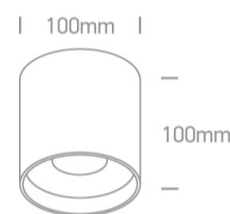

13 Wall & Ceiling LED > LED Fashion Cylinders

12122C/B/W

22W COB LED Cylinder, ideal for residential and commercial illumination.

Complete with non-dimmable LED driver.

Complies with standard EN60598-1 and any other specific standards.

Downloads

Dimensions

Physical Specification

Item Group	13 Wall & Ceiling LED
Family	LED Fashion Cylinders
Order Code	12122C/B/W
Colour	Black
Material	Die Cast
Shape	Circular
Height	100mm
Diameter	100mm
Surface Ceiling	Yes
Indoor	Yes
Adjustable	No

0,95

Constant Current	Yes
500mA	30-42V
IP Rating	IP20
Safety Class	
Dimmable	No
Housing Material	Plastic
Brand	Kegu

Illumination Data

Colour Temperature	3000K
Lumen Output	1500lm
Light Efficiency	68,18lm/W
CRI	90
Beam Angle	38°
Illumination Diagram	

Packing Info

Box Length	14,5cm
Box Width	14cm
Box Height	11cm
Box Weight	0.655kg
Pcs/Carton	20
Barcode	5291889059370
HS Code	9405413990

Warranty

3 Years

Weee Directive

Yes

switch to
one light!

one
LIGHT