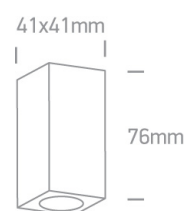

12 Wall & Ceiling>The GU10 & G9 Ceiling Lights

12132/AL

50w MR16 GU10 Ceiling Light.

Complies with standard EN60598-1 and any other specific standards.

Downloads

Dimensions

Physical Specification

Item Group	12 Wall & Ceiling
Family	The GU10 & G9 Ceiling Lights
Order Code	12132/AL
Colour	Aluminium
Material	Natural Aluminium
Shape	Rectangular
Length	41mm
Width	41mm
Height	76mm
Surface Ceiling	Yes
Indoor	Yes
Adjustable	No