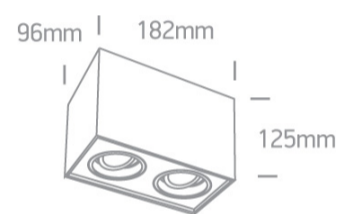

12 Wall & Ceiling>The GU10 Adjustable Cubes Aluminium

12205YA/B

2X10W MR16 GU10 Ceiling Light.

Complies with standard EN60598-1 and any other specific standards.

Downloads

Dimensions

Physical Specification

Item Group	12 Wall & Ceiling
Family	The GU10 Adjustable Cubes Aluminium
Order Code	12205YA/B
Colour	Black
Material	Aluminium
Shape	Rectangular
Length	182mm
Width	96mm
Height	125mm
Surface Ceiling	Yes
Indoor	Yes
Adjustable	2 Directions

Illumination Data

Illumination Diagram

Packing Info

Box Length

19cm

Box Width

10,5cm

Box Height