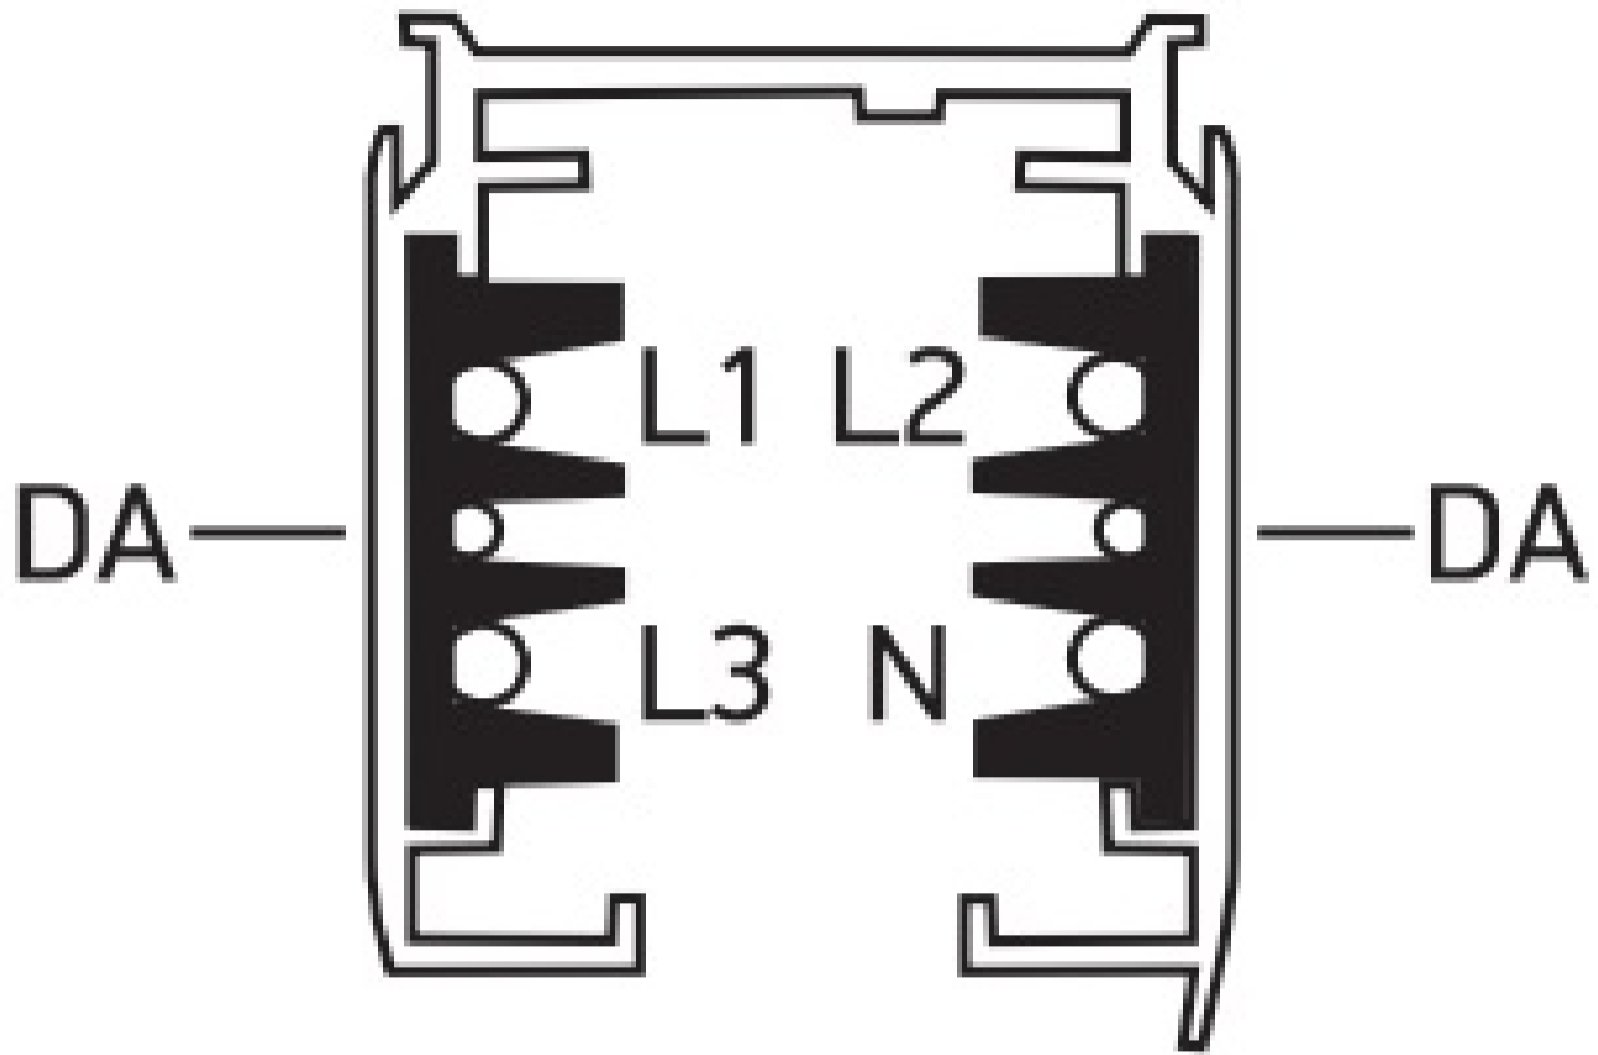

09 Tracks & Magnetic>Square DALI Track

40001AL/W

1 meter 3-Phase 16A + DALI square track.

Must use DALI accessories.

Complies with standard EN60598-1 and any other specific standards.

Downloads

Dimensions

Wiring Diagram

Related items

40002AL/W

40003AL/W

41004AL/W/L

41004AL/W/R

41008AL/W

41010AL/W

41012AL/W/L

41012AL/W/R

41016AL/W/L

41016AL/W/R

41018AL/W

41022A/W

41026R/W

Physical Specification

Item Group	09 Tracks & Magnetic
Family	Square DALI Track
Order Code	40001AL/W
Colour	White
Material	Aluminium
Shape	Rectangular
Length	1000mm
Width	32mm
Height	35mm
Surface Ceiling	Yes
Suspended Ceiling	Yes
Indoor	Yes
Adjustable	No