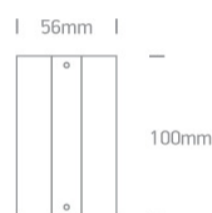

09 Tracks & Magnetic > Square Track Recessed

41008B/W

White Cover For 41010A

Downloads

Dimensions

Related items

40003R/B

40003R/W

41010A/B

41010A/W

Physical Specification

Item Group	09 Tracks & Magnetic
Family	Square Track Recessed
Order Code	41008B/W
Colour	White
Material	Metal
Shape	Rectangular
Length	56mm

Width	100mm
Track mounted	Yes
Indoor	Yes
Adjustable	No

Packing Info

Box Weight	0.030kg
Pcs/Carton	10
Barcode	5291889023500
HS Code	9405920090

Certification & Warranty

Warranty	5 years
----------	---------

switch to
one light!

one
LIGHT