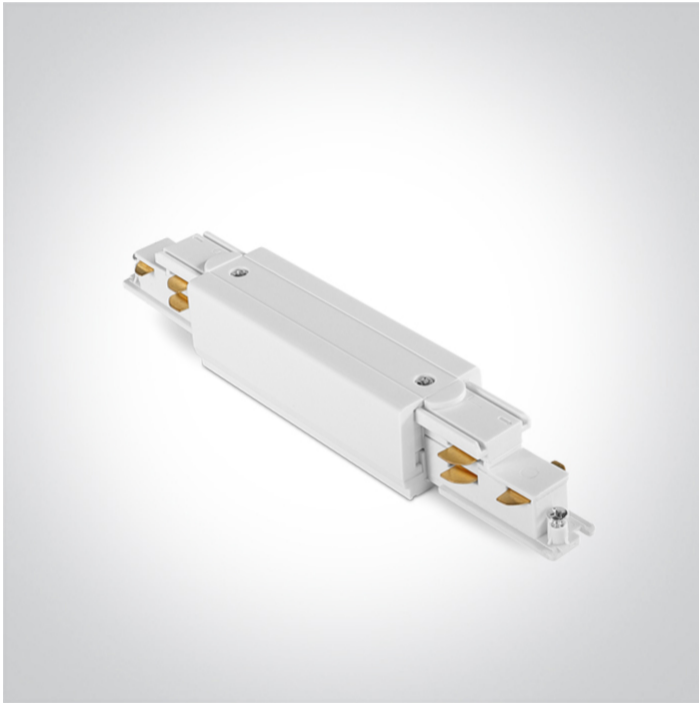

09 Tracks & Magnetic > Square Track Accessories DALI

## 41010AL/W

16A White connector live for DALI track.

Downloads

Dimensions

Related items

40001AL/W

40002AL/W

40003AL/W

Physical Specification

Item Group	09 Tracks & Magnetic
Family	Square Track Accessories DALI
Order Code	41010AL/W
Colour	White
Material	Plastic
Shape	Rectangular
Length	205mm

Height	34mm
Track mounted	Yes
Indoor	Yes
Adjustable	No