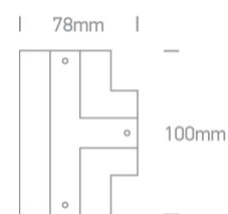

10 Tracks & Magnetic Square Track Recessed

41016B/W

White Cover For 41016A

Downloads

Dimensions

Related items

40003R/B

40003R/W

41016A/B/L

41016A/B/R

41016A/W/L

41016A/W/R

Physical Specification

Item Group	10 Tracks & Magnetic
Family	Square Track Recessed
Order Code	41016B/W
Colour	White
Material	Plastic
Shape	Rectangular
Length	78mm
Width	78mm
Track mounted	Yes
Indoor	Yes
Adjustable	No