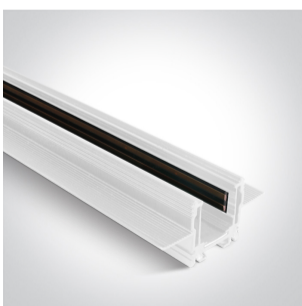

09 Tracks & Magnetic > Magnetic Trimless Profile MINI

42001ATR/W

1 meter MINI Recessed trimless magnetic profile ON/OFF and DALI 48V.

Max 10m/driver, Max 400W/circuit.

Complete with 2pcs end caps and 2pcs mechanical connector.

Downloads

Dimensions

Gallery

Related items

42002ATR/W

42004A/B

42004B/B

42004C/B

42012AATR/W

42022A/W

42032A

Physical Specification

Item Group	09 Tracks & Magnetic
Family	Magnetic Trimless Profile MINI
Order Code	42001ATR/W
Colour	White
Material	Aluminium
Shape	Rectangular
Length	1000mm
Width	58mm
Height	29mm
Cutout Hole Width	30mm
Cutout Hole Length	1000mm
Recessed trimless ceiling	Yes
Recessed trimless wall	Yes
Depth Required	60mm
Indoor	Yes
Adjustable	No