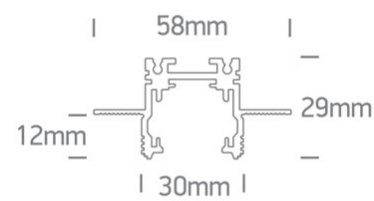

09 Tracks & Magnetic > Magnetic Trimless Profile MINI

42001ATR/W

1 meter MINI Recessed trimless magnetic profile ON/OFF and DALI 48V.

Max 10m/driver, Max 400W/circuit.

Complete with 2pcs end caps and 2pcs mechanical connector.

Downloads

Dimensions

Gallery

Related items

42002ATR/W

42004A/B

42004B/B

42004C/B

42012AATR/W

42022A/W

42032A

Physical Specification

Item Group	09 Tracks & Magnetic
Family	Magnetic Trimless Profile MINI
Order Code	42001ATR/W
Colour	White
Material	Aluminium
Shape	Rectangular
Length	1000mm
Width	58mm
Height	29mm
Cutout Hole Width	30mm
Cutout Hole Length	1000mm
Recessed trimless ceiling	Yes
Recessed trimless wall	Yes
Depth Required	60mm
Indoor	Yes
Adjustable	No

Electrical Characteristics

Fitting

Input Type	Constant Voltage
Input Voltage	48V DC
Safety Class	
Power(Watts)	400W/Circuit

Packing Info

Box Weight	1.400kg
Pcs/Carton	1
Barcode	5291889087090

HS Code

9405990090