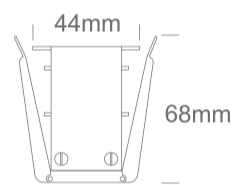

## 42001RB/W

1 meter MIDI Recessed magnetic profile ON/OFF and DALI 48V.

Max 10m/driver, Max 400W/circuit.

Complete with 2pcs end caps, cover, 1 set mechanical connector and 4 fixing clips.

Downloads

Dimensions

## Physical Specification

Item Group	09 Tracks & Magnetic
Family	Magnetic Recessed Profiles MIDI
Order Code	42001RB/W
Colour	White
Material	Aluminium
Shape	Rectangular
Length	1000mm
Width	44mm
Height	68mm
Cutout Hole Width	1000mm
Cutout Hole Length	35mm
Recessed Ceiling	Yes
Recessed wall	Yes
Depth Required	100mm
Indoor	Yes