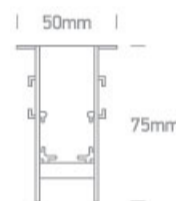

09 Tracks & Magnetic > Magnetic Recessed Profiles MAXI

42001R/W

1 meter MAXI Recessed magnetic profile ON/OFF and DALI 48V.

Max 10m/driver, Max 400W/circuit.

Complete with 2pcs end caps, cover, 1 set mechanical connector and 4 fixing clips.

Downloads

Dimensions

Gallery

Related items

42001R/W

42004A/B

42004B/B

42004C/B

42012AR/W

42012BR/W

42022/W

Physical Specification

Item Group	09 Tracks & Magnetic
Family	Magnetic Recessed Profiles MAXI
Order Code	42001R/W
Colour	White
Material	Aluminium
Shape	Rectangular
Length	1000mm
Width	50mm
Height	75mm
Cutout Hole Width	1000mm
Cutout Hole Length	42mm
Recessed Ceiling	Yes
Recessed wall	Yes
Depth Required	120mm
Indoor	Yes