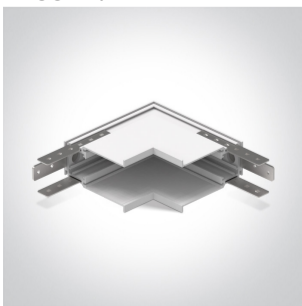

09 Tracks & Magnetic > Magnetic Recessed Profiles MAXI

42001R/W

1 meter MAXI Recessed magnetic profile ON/OFF and DALI 48V.

Max 10m/driver, Max 400W/circuit.

Complete with 2pcs end caps, cover, 1 set mechanical connector and 4 fixing clips.

Downloads

Dimensions

Gallery

Related items

42001R/W

42004A/B

42004B/B

42004C/B

42012AR/W

42012BR/W

42022/W

Physical Specification

Item Group	09 Tracks & Magnetic
Family	Magnetic Recessed Profiles MAXI
Order Code	42001R/W
Colour	White
Material	Aluminium
Shape	Rectangular
Length	1000mm
Width	50mm
Height	75mm
Cutout Hole Width	1000mm
Cutout Hole Length	42mm
Recessed Ceiling	Yes
Recessed wall	Yes
Depth Required	120mm
Indoor	Yes