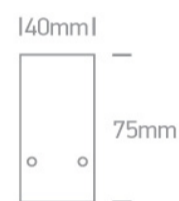

09 Tracks & Magnetic > Magnetic Surface Profiles MAXI

42001/W

1 meter MAXI magnetic profile ON/OFF and DALI 48V.

Max 10m/driver, Max 400W/circuit.

Complete with 2pcs end caps and cover.

Downloads

Dimensions

42012B/W

42012D/W

42012E/W

42022/W

42026/W

42032

Physical Specification

Item Group	09 Tracks & Magnetic
Family	Magnetic Surface Profiles MAXI
Order Code	42001/W
Colour	White
Material	Aluminium
Shape	Rectangular
Length	1000mm
Width	40mm
Height	75mm
Surface Ceiling	Yes
Surface Wall	Yes
Indoor	Yes

Electrical Characteristics

Fitting

Input Type	Constant Voltage
Input Voltage	48V DC
Safety Class	
Power(Watts)	400W/circuit

Packing Info

Box Weight	2.300kg
Pcs/Carton	1
Barcode	5291889085928
HS Code	9405990090