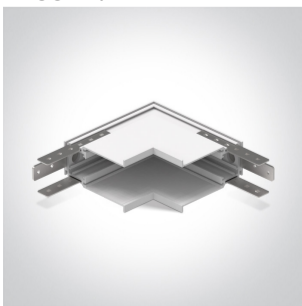

09 Tracks & Magnetic > Magnetic Recessed Profiles MAXI

42002R/W

2 meter MAXI Recessed magnetic profile ON/OFF and DALI 48V.

Max 10m/driver, Max 400W/circuit.

Complete with 2pcs end caps, cover, 1 set mechanical connector and 4 fixing clips.

Downloads

Dimensions

Gallery

Related items

42012BR/W