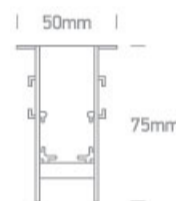

## 42002R/W

2 meter MAXI Recessed magnetic profile ON/OFF and DALI 48V.

Max 10m/driver, Max 400W/circuit.

Complete with 2pcs end caps, cover, 1 set mechanical connector and 4 fixing clips.

Downloads

Dimensions

## Physical Specification

Item Group	09 Tracks & Magnetic
Family	Magnetic Recessed Profiles MAXI
Order Code	42002R/W
Colour	White
Material	Aluminium
Shape	Rectangular
Length	2000mm
Width	50mm
Height	75mm
Cutout Hole Width	2000mm
Cutout Hole Length	42mm
Recessed Ceiling	Yes
Recessed wall	Yes
Depth Required	120mm
Indoor	Yes