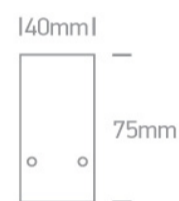

09 Tracks & Magnetic > Magnetic Surface Profiles MAXI

42003/W

3 meter MAXI magnetic profile ON/OFF and DALI 48V.

Max 10m/driver, Max 400W/circuit.

Complete with 2pcs end caps and cover.

Downloads

Dimensions

42012B/W

42012D/W

42012E/W

42022/W

42026/W

42032

Physical Specification

Item Group	09 Tracks & Magnetic
Family	Magnetic Surface Profiles MAXI
Order Code	42003/W
Colour	White
Material	Aluminium
Shape	Rectangular
Length	3000mm
Width	40mm
Height	75mm
Surface Ceiling	Yes
Surface Wall	Yes
Indoor	Yes

Electrical Characteristics

Fitting

Input Type	Constant Voltage
Input Voltage	48V DC
Safety Class	
Power(Watts)	400W/Circuit

Packing Info

Box Weight	6.400kg
Pcs/Carton	1
Barcode	5291889085942
HS Code	9405990090