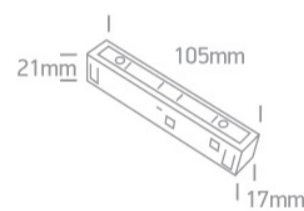

09 Tracks & Magnetic > Magnetic Profiles Accessories

42004A/B

Power supply cable suitable for MINI, MIDI and MAXI magnetic tracks. ON/OFF / DALI

Downloads

Dimensions

Related items

42001/B

42001A/B

Item Group	09 Tracks & Magnetic
Family	Magnetic Profiles Accessories
Order Code	42004A/B
Colour	Black
Material	Aluminium
Shape	Rectangular
Length	105mm
Width	17mm
Height	21mm
Indoor	Yes

Electrical Characteristics

Fitting

Input Type	Constant Voltage
Input Voltage	48V DC
Safety Class	
Cable Length	200cm

Packing Info

Box Weight	0.189kg
Pcs/Carton	1
Barcode	5291889072096
HS Code	9405920090

Certification & Warranty

switch to
one light!