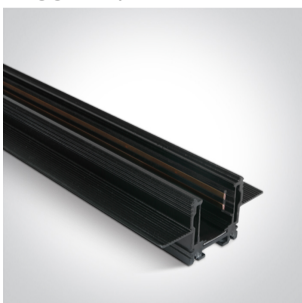

42001ATR/B

42001B/B

42001R/B

42001RB/B

42001TR/B

42001TR/W

42002/B

42002A/B

Item Group	09 Tracks & Magnetic
Family	Magnetic Profiles Accessories
Order Code	42004A/B
Colour	Black
Material	Aluminium
Shape	Rectangular
Length	105mm
Width	17mm
Height	21mm
Indoor	Yes

Electrical Characteristics