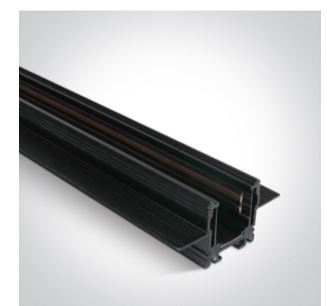

42001ATR/B