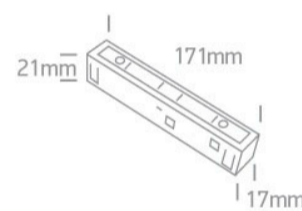

## 42004B/B

Live connector for magnetic tracks. ON/OFF and DALI 48V.

Suitable for MINI, MIDI and MAXI magnetic tracks.

Not suitable for corners.

Downloads

Dimensions

Related items

42001/B

## Physical Specification

Item Group	09 Tracks & Magnetic
Family	Magnetic Profiles Accessories
Order Code	42004B/B
Colour	Black
Material	Plastic
Shape	Rectangular
Length	171mm
Width	17mm
Height	21mm
Indoor	Yes