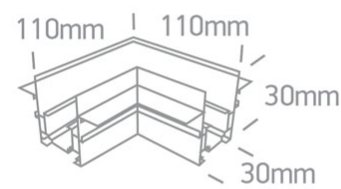

09 Tracks & Magnetic > Magnetic Trimless Profile MINI

42012AATR/W

Recessed trimless corner for 42001ATR & 42002ATR.

Complete with 2pcs mechanical connector.

Downloads

Dimensions

Related items

42001ATR/W

42002ATR/W

42004C/B

Physical Specification

Item Group	09 Tracks & Magnetic
Family	Magnetic Trimless Profile MINI
Order Code	42012AATR/W
Colour	White
Material	Aluminium
Shape	Rectangular
Length	110mm

Width	110mm
Height	30mm
Cutout Hole Width	98x98x30mm L Shaped
Surface Ceiling	Yes
Surface Wall	Yes
Depth Required	100mm
Indoor	Yes

Electrical Characteristics

Fitting

Packing Info

Box Weight	0.220kg
Pcs/Carton	1
Barcode	5291889087106
HS Code	9405990090

Certification & Warranty

Warranty	5 years
----------	---------

switch to
one light!

one
LIGHT