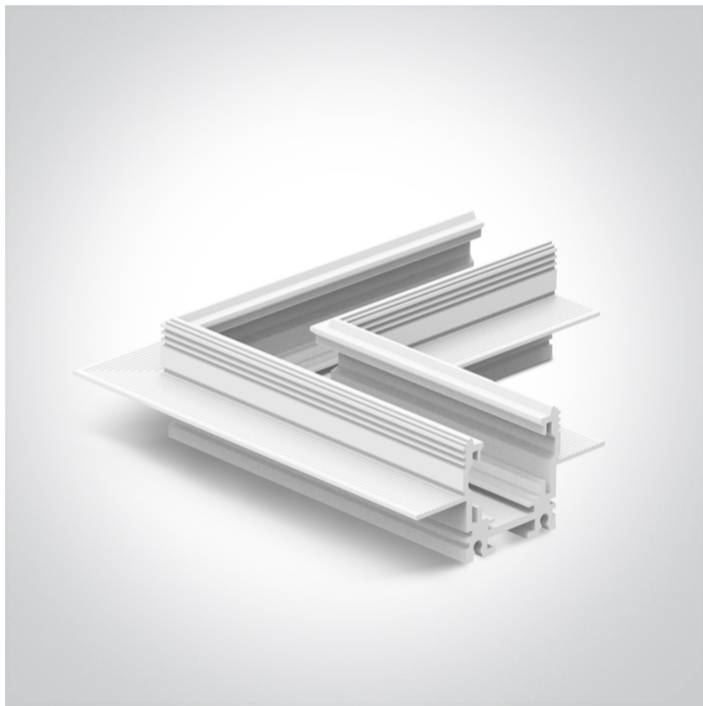

09 Tracks & Magnetic > Magnetic Trimless Profile MINI

42012AATR/W

Recessed trimless corner for 42001ATR & 42002ATR.

Complete with 2pcs mechanical connector.

Downloads

Dimensions

Related items

42001ATR/W

42002ATR/W

42004C/B

Physical Specification

Item Group	09 Tracks & Magnetic
Family	Magnetic Trimless Profile MINI
Order Code	42012AATR/W
Colour	White
Material	Aluminium
Shape	Rectangular
Length	110mm

Width	110mm
Height	30mm
Cutout Hole Width	98x98x30mm L Shaped
Surface Ceiling	Yes
Surface Wall	Yes
Depth Required	100mm
Indoor	Yes