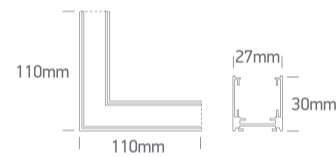

## 42012AA/W

Corner for 42001A & 42002A.

Complete with 2pcs mechanical connector.

### Dimensions

### Physical Specification

|            |                                |
|------------|--------------------------------|
| Item Group | 09 Tracks & Magnetic           |
| Family     | Magnetic Surface Profiles MINI |
| Order Code | 42012AA/W                      |
| Colour     | White                          |
| Material   | Aluminium                      |
| Shape      | Rectangular                    |
| Length     | 110x110mm                      |

|                 |      |
|-----------------|------|
| Width           | 27mm |
| Height          | 30mm |
| Surface Ceiling | Yes  |
| Surface Wall    | Yes  |
| Indoor          | Yes  |