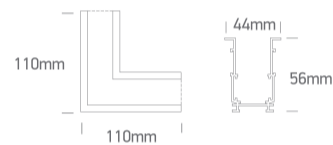

## 42012ARB/W

Recessed corner for 42001RB & 42002RB.

Complete with 2pcs mechanical connector & 4pcs side connector.

### Dimensions

White

Material

Aluminium

Shape

Rectangular

Length

110x110mm

Width	44mm
Height	56mm
Recessed Ceiling	Yes
Recessed wall	Yes
Indoor	Yes