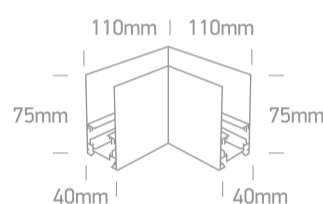

### Dimensions

White

Material

Aluminium

Shape

Rectangular

Length

110x110mm

Width	40mm
Height	75mm
Surface Ceiling	Yes
Surface Wall	Yes
Indoor	Yes