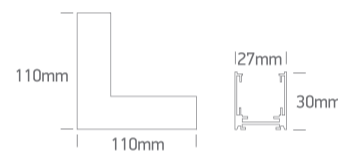

09 Tracks & Magnetic > Magnetic Surface Profiles MINI

42012BA/W

Corner wall to wall (IN) for 42001A & 42002A.

Complete with 2pcs mechanical connector.

Downloads

Dimensions

Related items

42001A/W

42002A/W

42004C/B

Physical Specification

Item Group	09 Tracks & Magnetic
Family	Magnetic Surface Profiles MINI
Order Code	42012BA/W
Colour	White
Material	Aluminium
Shape	Rectangular
Length	110x110mm

Width	27mm
Height	30mm
Surface Ceiling	Yes
Surface Wall	Yes
Indoor	Yes

Electrical Characteristics

Fitting

Packing Info

Box Weight	0.220kg
Pcs/Carton	1
Barcode	5291889085874
HS Code	9405990090

Certification & Warranty

Warranty	5 years
----------	---------

switch to
one light!

one
LIGHT