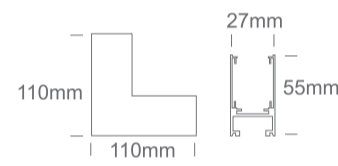

09 Tracks & Magnetic > Magnetic Surface Profiles MIDI

42012BB/W

White corner wall to wall (IN) for 42001B & 42002B.

Complete with 2pcs mechanical connector.

Downloads

Dimensions

Related items

42001B/W

42002B/W

42004C/B

Physical Specification

Item Group	09 Tracks & Magnetic
Family	Magnetic Surface Profiles MIDI
Order Code	42012BB/W
Colour	White
Material	Aluminium
Shape	Rectangular
Length	110x110mm

Width	27mm
Height	55mm
Surface Ceiling	Yes
Surface Wall	Yes
Indoor	Yes

Electrical Characteristics

Fitting

Packing Info

Box Weight	0.240kg
Pcs/Carton	1
Barcode	5291889085911
HS Code	9405990090

Certification & Warranty

Warranty	5 years
----------	---------

switch to
one light!

one
LIGHT