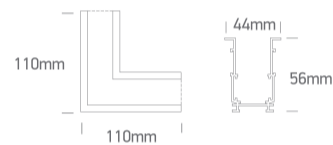

## 42012BRB/W

Recessed corner wall to wall (IN) for 42001RB & 42002RB.

Complete with 2pcs mechanical connector & 4pcs side connector.

### Dimensions

White

Material

Aluminium

Shape

Rectangular

Length

110x110mm

Width	44mm
Height	56mm
Cutout Hole Width	35mmx55mm (x2)
Recessed Ceiling	Yes
Recessed wall	Yes
Indoor	Yes