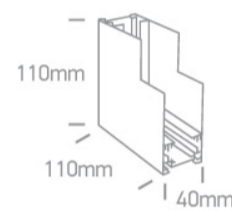

09 Tracks & Magnetic > Magnetic Surface Profiles MAXI

42012B/W

Corner wall to wall (IN) for 42001 / 42002 / 42003.

Complete with 2pcs mechanical connector.

Downloads

Dimensions

Related items

42001/W

42002/W

42003/W

42004C/B

Physical Specification

Item Group

09 Tracks & Magnetic

Family

Magnetic Surface Profiles MAXI

Order Code

42012B/W

Colour

White

Material

Aluminium

Shape

Rectangular

Length

110x110mm

Width	40mm
Height	75mm
Surface Ceiling	Yes
Surface Wall	Yes
Indoor	Yes

Electrical Characteristics

Fitting

Packing Info

Box Weight	0.370kg
Pcs/Carton	1
Barcode	5291889085966
HS Code	9405990090