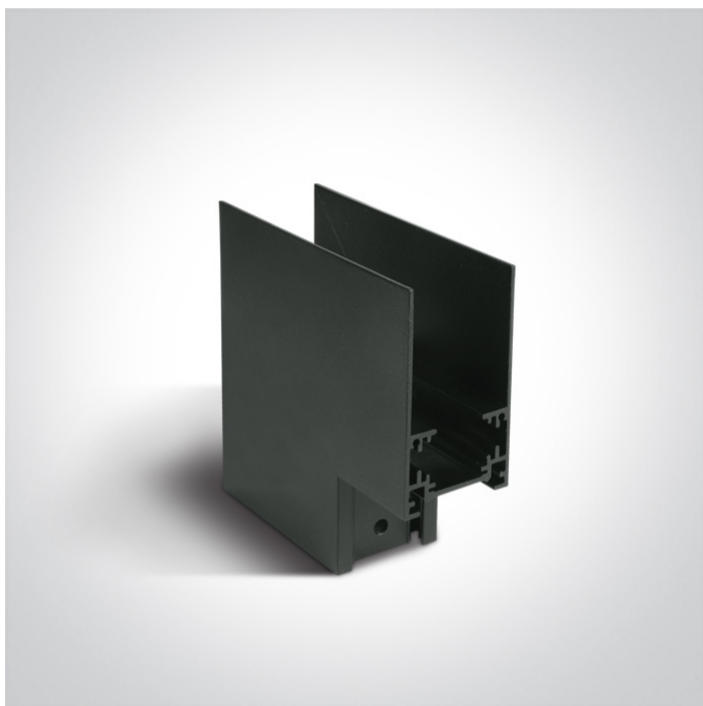

09 Tracks & Magnetic > Magnetic Surface Profiles MAXI

42012C/B

Black corner wall to wall (OUT) for 42001 / 42002 / 42003.

Downloads

Dimensions

Related items

42001/B

42002/B

42003/B

42004C/B

42032

Physical Specification

Item Group

09 Tracks & Magnetic

Family

Magnetic Surface Profiles MAXI

Order Code

42012C/B

Colour

Black

Material

Aluminium

Shape

Rectangular

Length

100x100mm

Width	40mm
Height	75mm
Surface Ceiling	Yes
Surface Wall	Yes
Indoor	Yes

Electrical Characteristics

Fitting

Packing Info

Box Weight	0.450kg
Pcs/Carton	1
Barcode	5291889072058
HS Code	9405990090