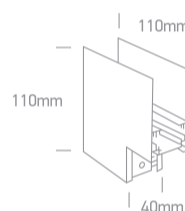

09 Tracks & Magnetic > Magnetic Surface Profiles MAXI

42012C/B

Black corner wall to wall (OUT) for 42001 / 42002 / 42003.

Downloads

Dimensions

Related items

42001/B

42002/B

42003/B

42004C/B

42032

Physical Specification

Item Group

09 Tracks & Magnetic

Family

Magnetic Surface Profiles MAXI

Length

100x100mm

Width	40mm
Height	75mm
Surface Ceiling	Yes
Surface Wall	Yes
Indoor	Yes

Electrical Characteristics

Fitting

Packing Info

Box Weight	0.450kg
Pcs/Carton	1
Barcode	5291889072058
HS Code	9405990090