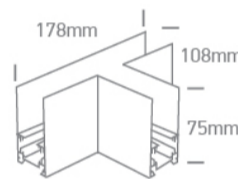

### Dimensions

### Physical Specification

Item Group

09 Tracks & Magnetic

Family

Magnetic Surface Profiles MAXI

Order Code	42012D/W
Colour	White
Material	Aluminium
Shape	Rectangular
Length	178x108mm
Width	40mm
Height	75mm
Surface Ceiling	Yes
Surface Wall	Yes
Indoor	Yes