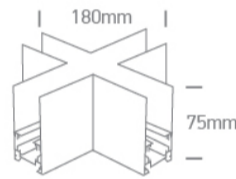

09 Tracks & Magnetic > Magnetic Surface Profiles MAXI

42012E/W

X-corner for 42001 / 42002 / 42003.

Complete with 4pcs mechanical connector & live X-connector.

Downloads

Dimensions

Gallery

Related items

42001/W

42002/W

42003/W

Physical Specification

Item Group

09 Tracks & Magnetic

Family

Magnetic Surface Profiles MAXI

Order Code	42012E/W
Colour	White
Material	Aluminium
Shape	Rectangular
Length	180x180mm
Width	40mm
Height	75mm
Surface Ceiling	Yes
Surface Wall	Yes
Indoor	Yes

Electrical Characteristics

Fitting

Packing Info